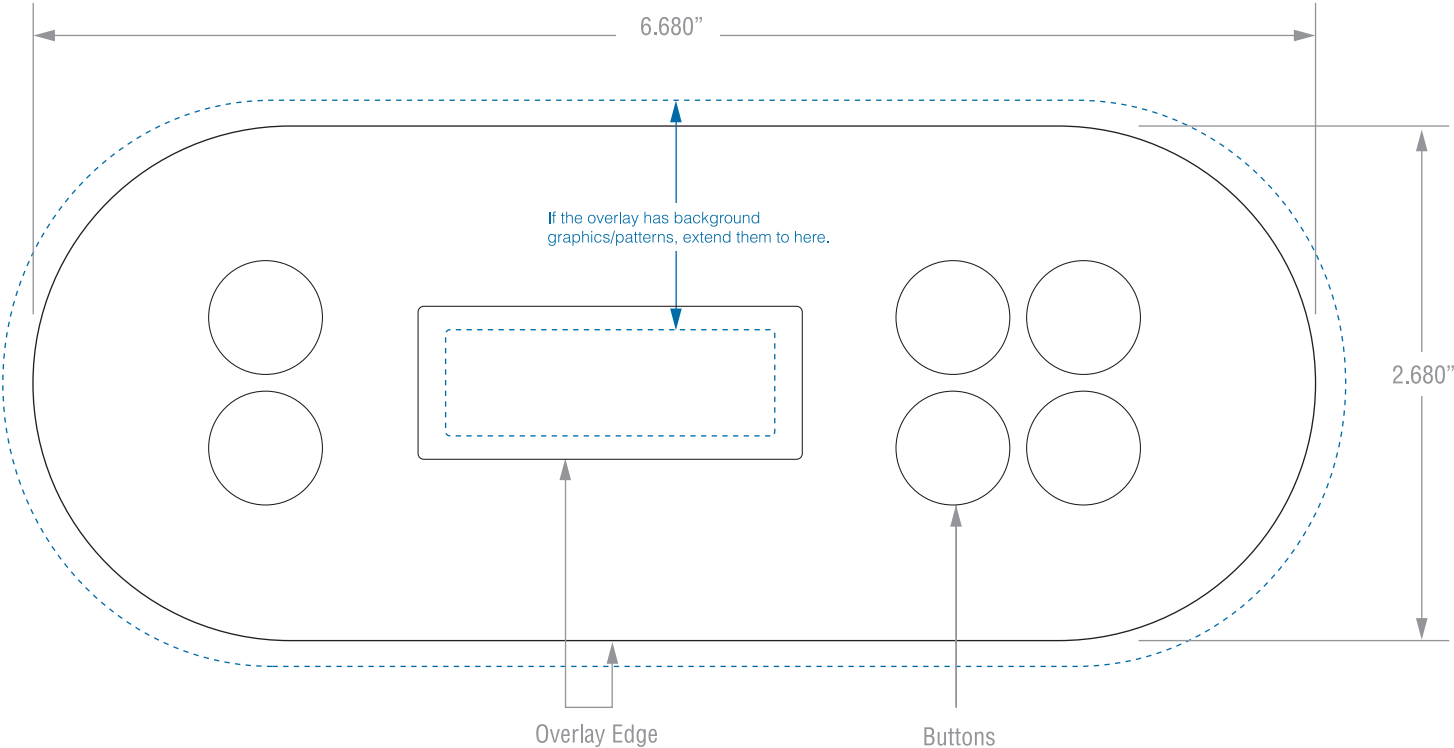

# Overlay Graphics Template (TP500S)

Use this to create overlay graphics only. Do not use this template to create a die cut tool.

PRODUCT DRAWINGS  
©2016 BALBOA WATER GROUP

**CONFIDENTIAL**

BALBOA WATER GROUP  
COPY RIGHTED