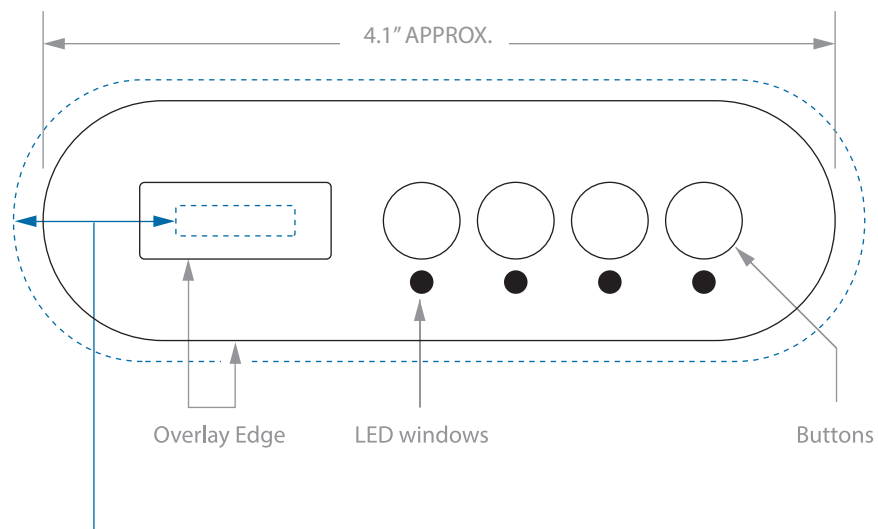

# Overlay Graphics Template (TP200)

Use this to create overlay graphics only. Do not use this template to create a die cut tool.

Template

Template Notes

If there is a background pattern, extend it to the dotted lines.