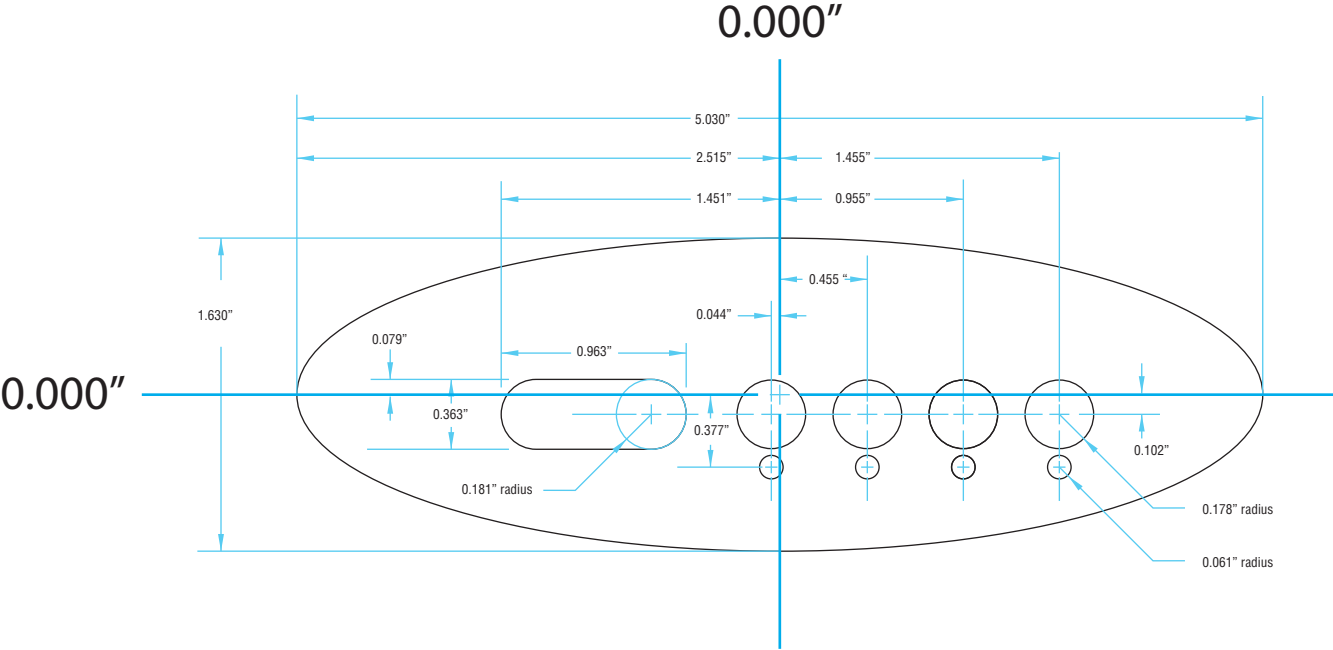

Overlay Graphics Template (VL240, ML240)

Use this to create overlay graphics only. Do not use this template to create a die cutting tool.

PROPRIETARY AND CONFIDENTIAL

THIS DRAWING CONTAINS INFORMATION WHICH IS THE PROPRIETARY PROPERTY OF BALBOA WATER GROUP. REPRODUCTION IN WHOLE OR IN PART WITHOUT EXPRESS WRITTEN PERMISSION IS PROHIBITED.