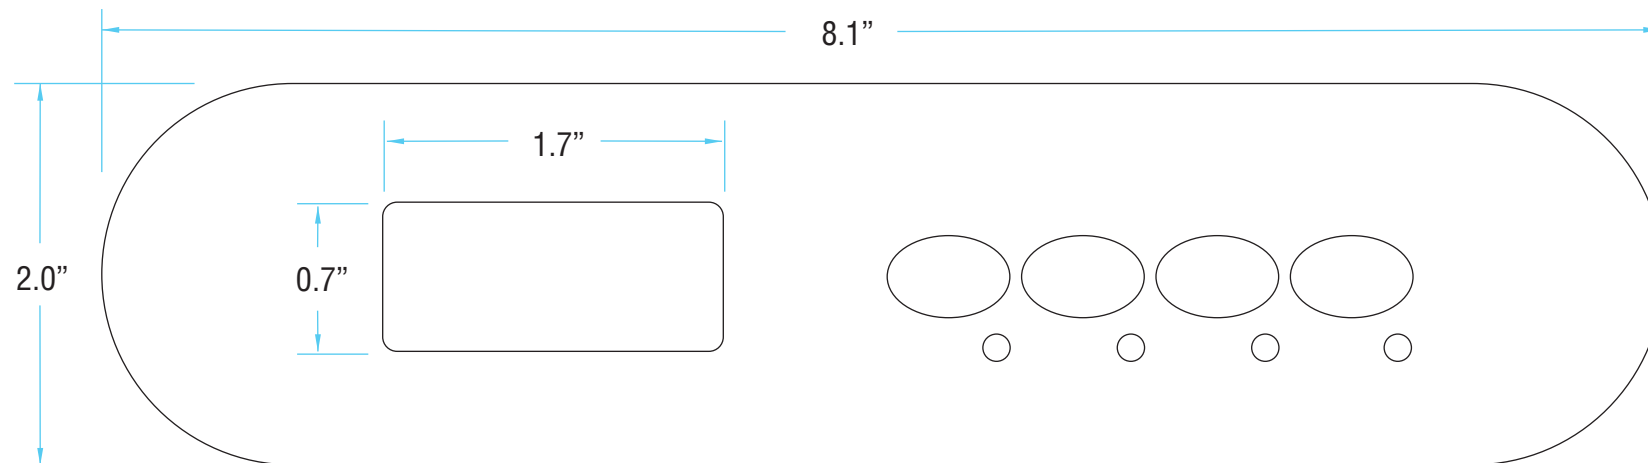

Overlay Graphics Template (TP400)

Use this to create overlay graphics only. Do not use this template to create a die cutting tool.

PROPRIETARY AND CONFIDENTIAL

THIS DRAWING CONTAINS INFORMATION WHICH IS THE PROPRIETARY PROPERTY OF BALBOA WATER GROUP. REPRODUCTION IN WHOLE OR IN PART WITHOUT EXPRESS WRITTEN PERMISSION IS PROHIBITED.