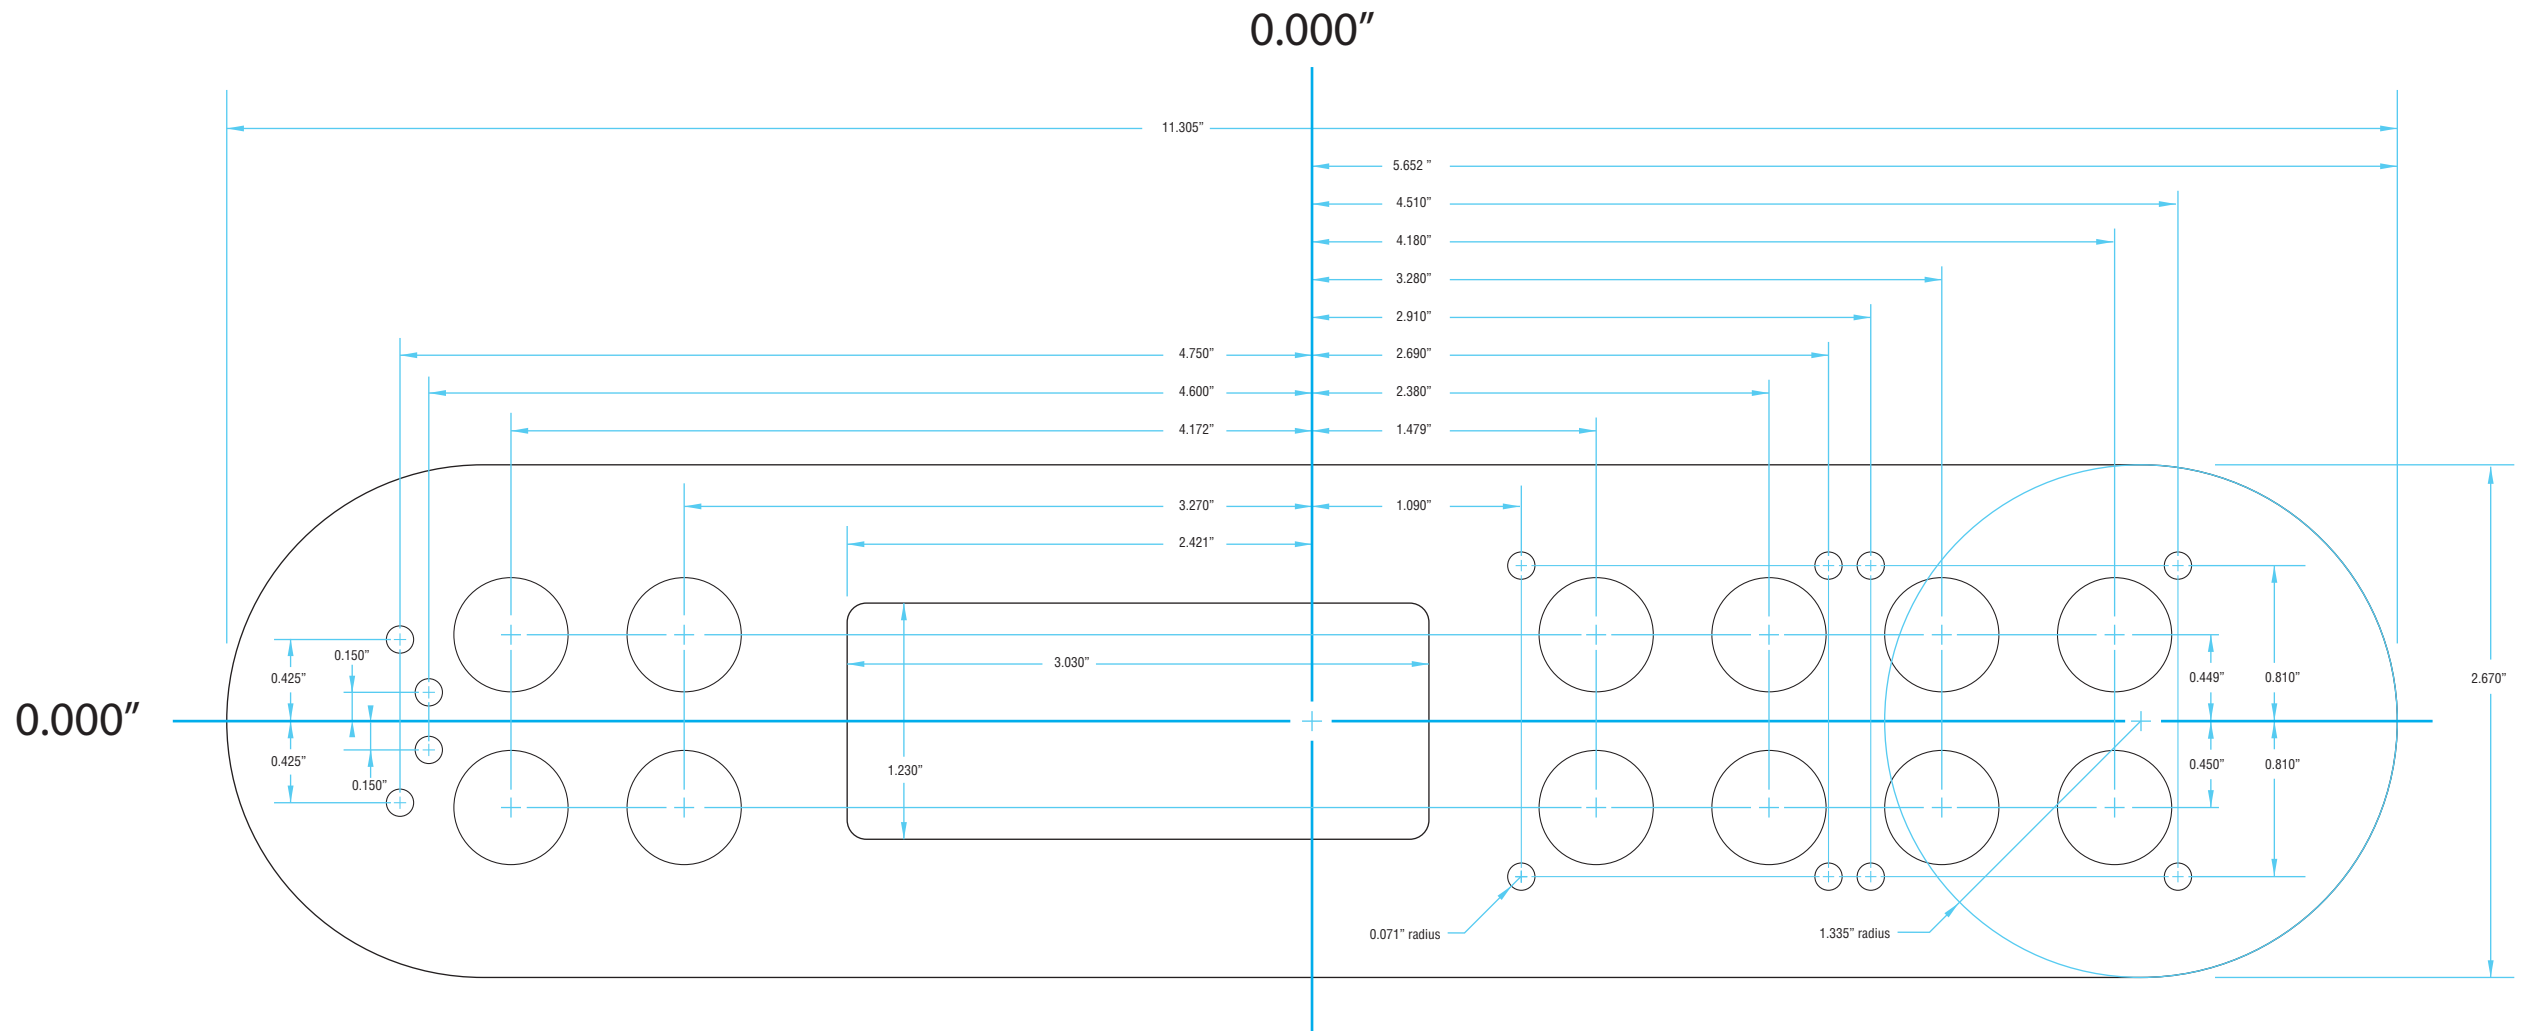

# Overlay Graphics Template (ML900)

Use this to create overlay graphics only. Do not use this template to create a die cutting tool.

**PROPRIETARY AND CONFIDENTIAL**

THIS DRAWING CONTAINS INFORMATION WHICH IS THE PROPRIETARY PROPERTY OF BALBOA WATER GROUP. REPRODUCTION IN WHOLE OR IN PART WITHOUT EXPRESS WRITTEN PERMISSION IS PROHIBITED.