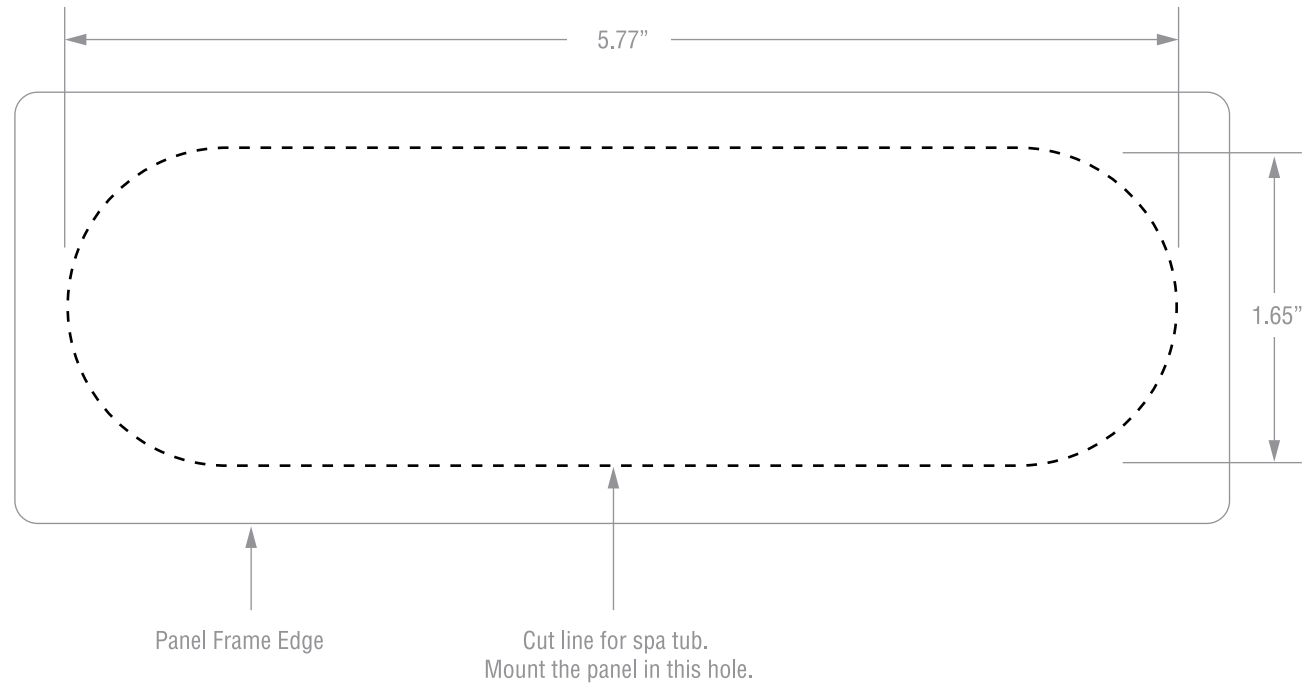

Spa tub cutout template

Topside Panel TP500

PRODUCT DRAWINGS
© 2019 BALBOA WATER GROUP

CONFIDENTIAL

BALBOA WATER GROUP
COPY RIGHTED

NOT TO BE COPIED WITHOUT
WRITTEN PERMISSION