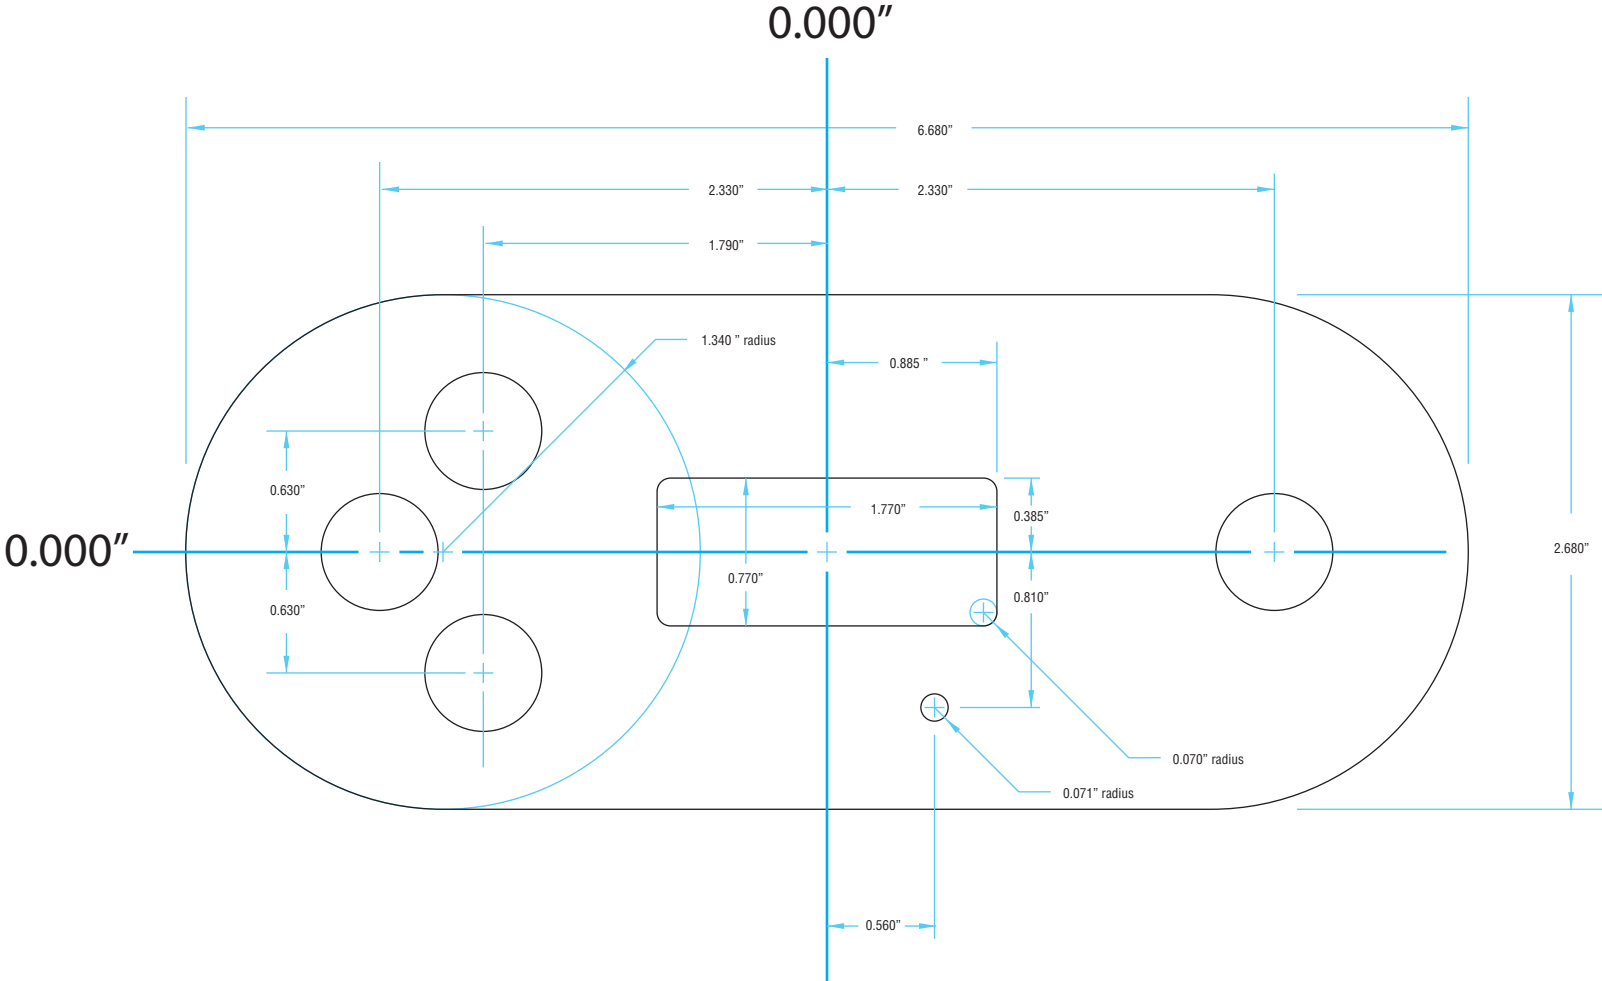

Overlay Graphics Template (VL406T)

Use this to create overlay graphics only. Do not use this template to create a die cutting tool.

PROPRIETARY AND CONFIDENTIAL

THIS DRAWING CONTAINS INFORMATION WHICH IS THE PROPRIETARY PROPERTY OF BALBOA WATER GROUP. REPRODUCTION IN WHOLE OR IN PART WITHOUT EXPRESS WRITTEN PERMISSION IS PROHIBITED.