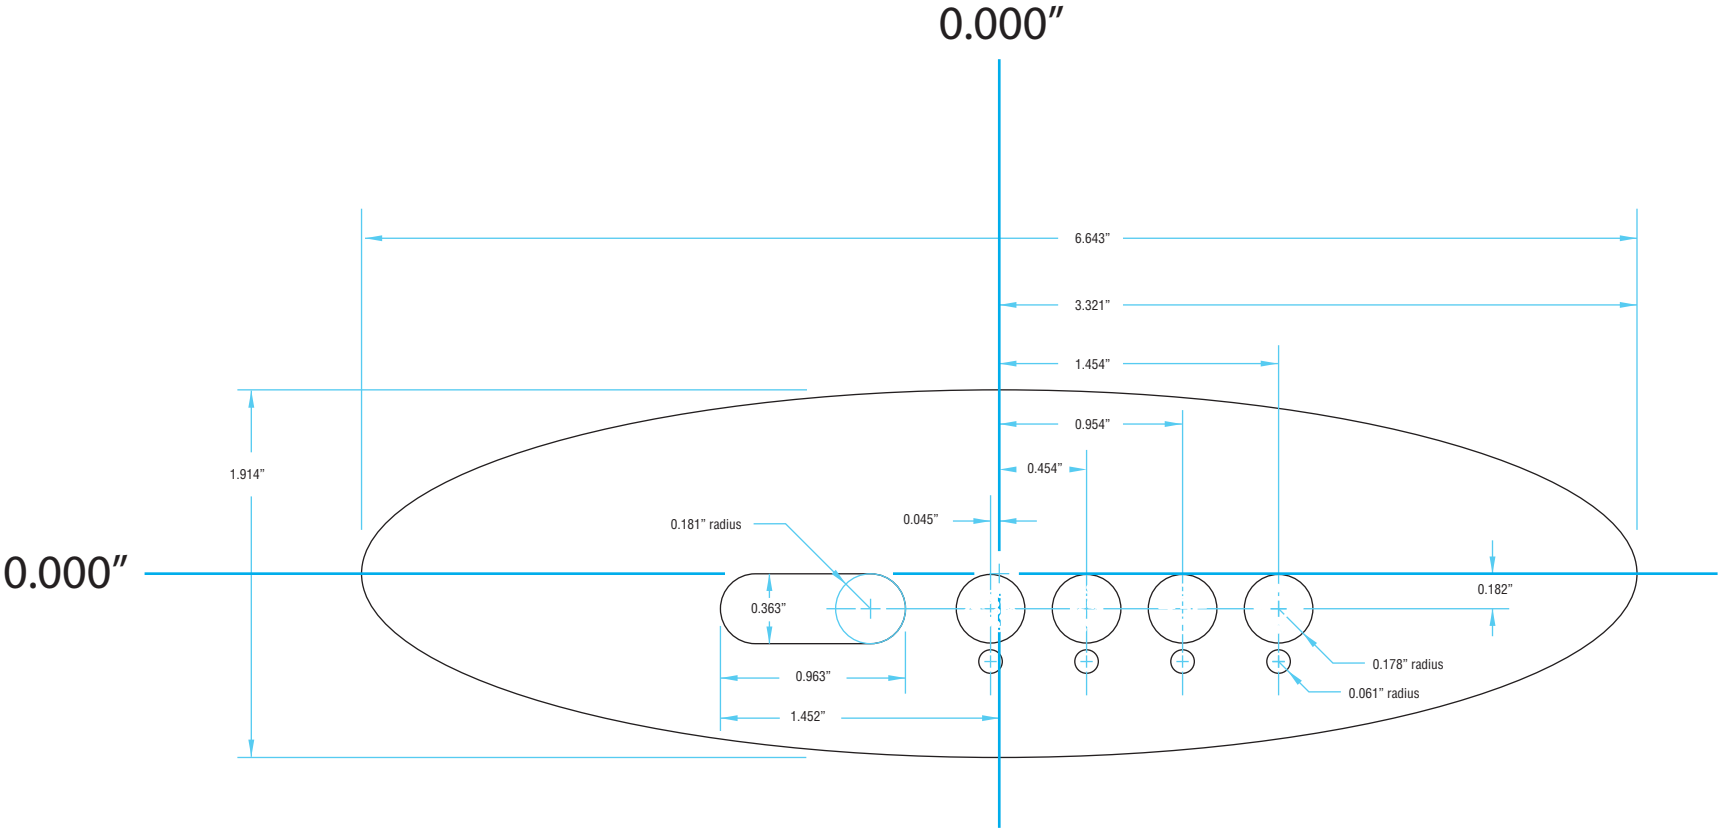

Overlay Graphics Template (VL260, ML260)

Use this to create overlay graphics only. Do not use this template to create a die cutting tool.

PROPRIETARY AND CONFIDENTIAL

THIS DRAWING CONTAINS INFORMATION WHICH IS THE PROPRIETARY PROPERTY OF BALBOA WATER GROUP. REPRODUCTION IN WHOLE OR IN PART WITHOUT EXPRESS WRITTEN PERMISSION IS PROHIBITED.