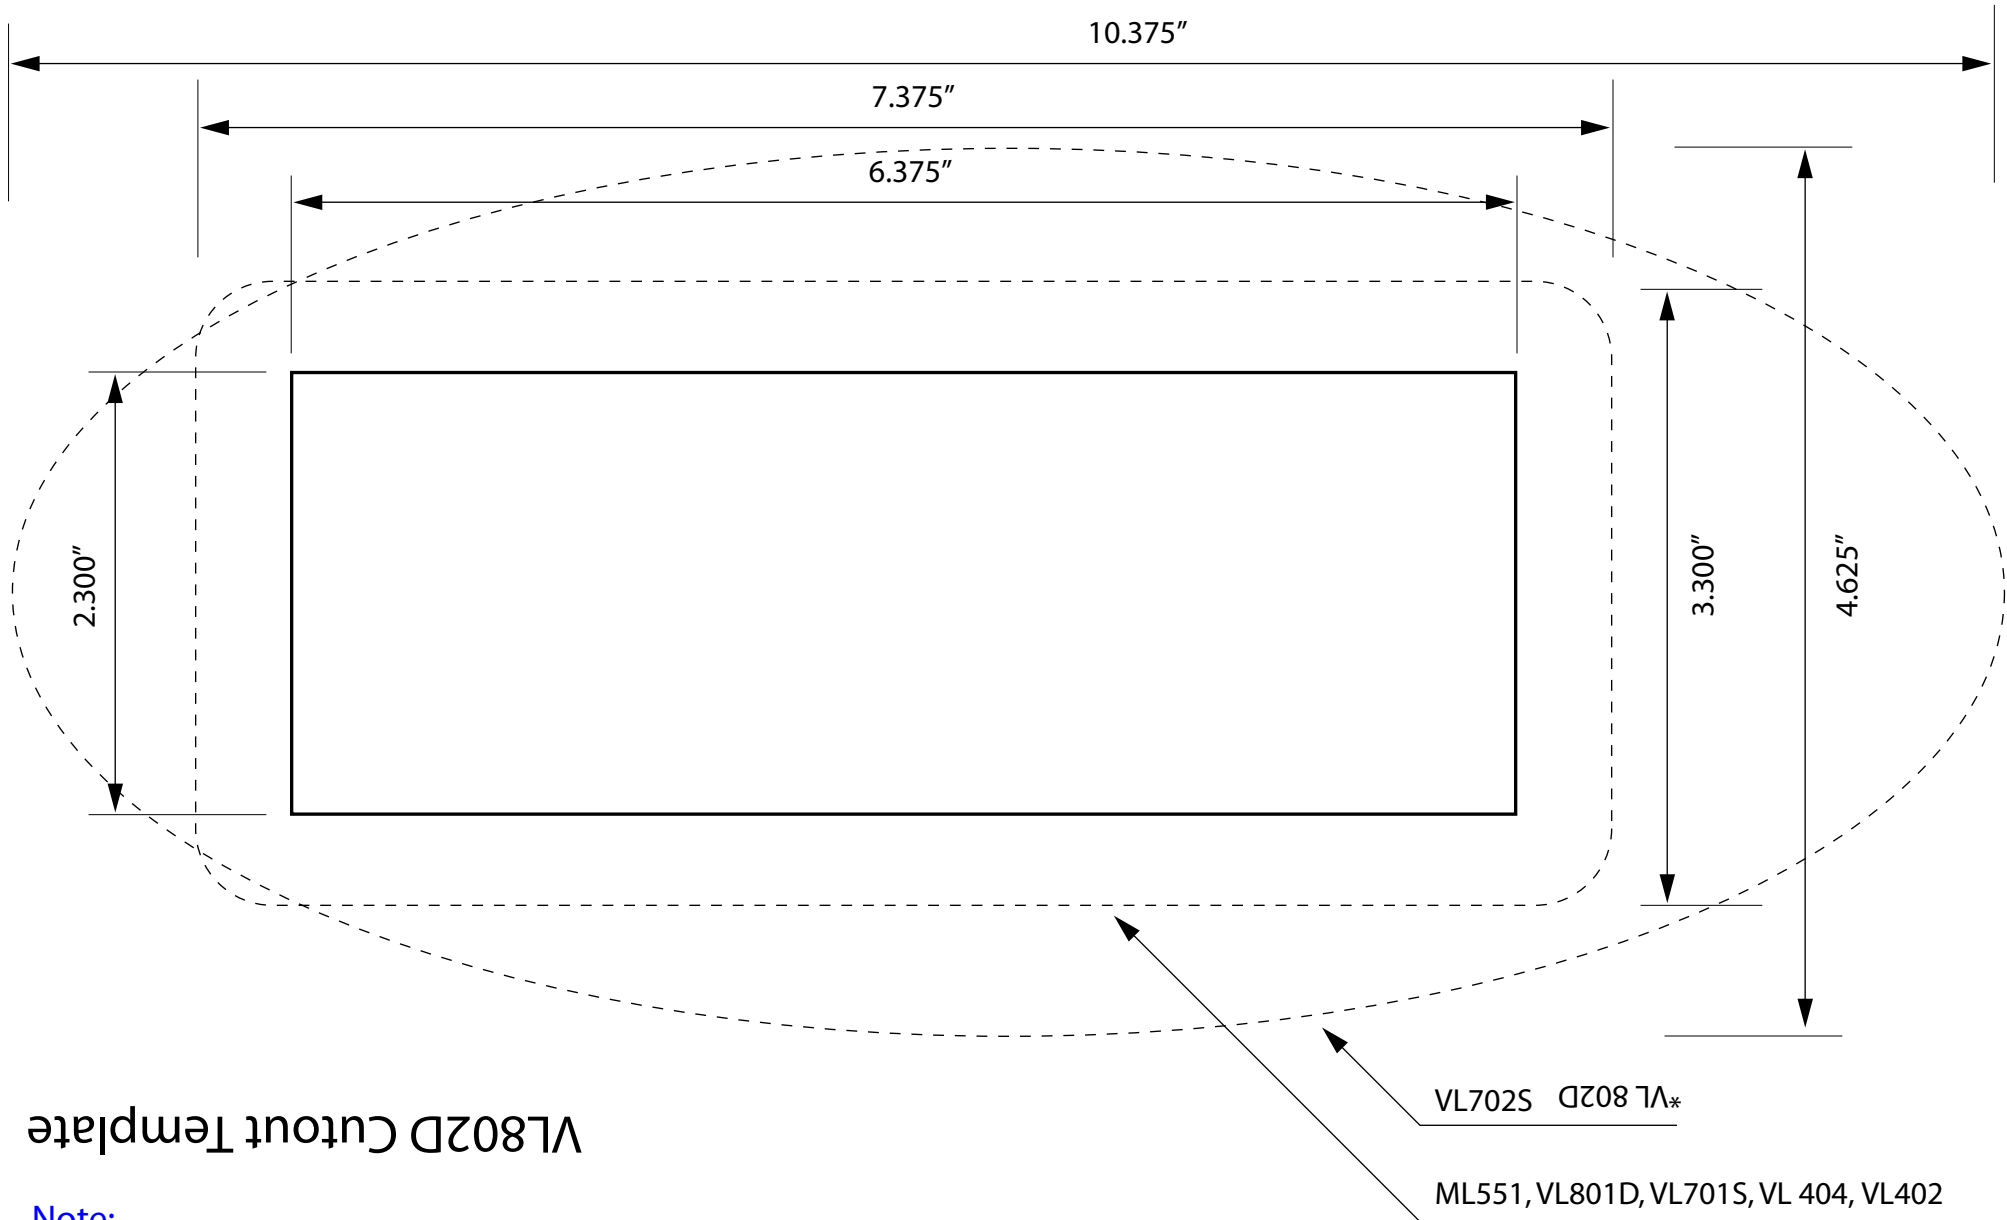

# ML551, VL802D VL801D, VL702S, VL701S, VL404, VL402 Cutout Template

VL802D Cutout Template

Note:  
To print actual size, set Page Scaling to NONE in the Acrobat print dialog.