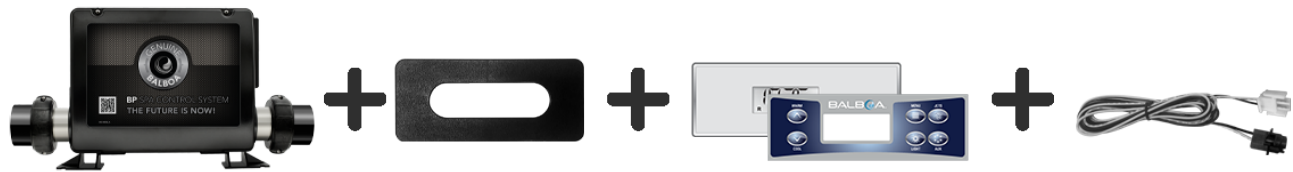

THE **BP7** RETROFIT KIT ALL IN ONE PACK

*Kit System Gen Balboa BP07 TP500 Shown

FEATURES

- Balboa's latest technology
- WiFi included
- Software selectable configurations
- Can replace any Balboa or other brand's non-low flow system* when you match it with any TP or SpaTouch topside panel.
- All in one pack

*Some exceptions may apply

FOR MORE INFORMATION

Visit us online: www.balboawater.com/BP7

BP7

THE AFTERMARKET SYSTEM

Retrofit Kit(s)

Material No. C6405-01-XX

KIT P/N	G6405-01-XX	Qty
System	P/N G4361 System Gen Balboa BP7 4.0kW 800 INC	1 ea
Panel	P/N 57238-01 Panel Balboa TP500 No O/L	1 ea
Panel Overlay	P/N 17183 O/L Panel TP500	1 ea
Wire Assy	P/N 25098 8ft for spa light	1 ea
Parts Included	P/N 15480 Bezel	1 ea

BP07 SYSTEM

BEZEL

PANEL NO O/L + O/L

WIRE ASSY

Material No: G6406-XX

KIT P/N	G6406-XX	Qty
System	P/N G4361 System Gen Balboa BP7 4.0kW 800 INC	1 ea
Panel	P/N 55676-14 Panel Balboa TP600 No O/L M8	1 ea
Panel Overlay	P/N 12762 O/L Panel TP600 J1/J2/AUX	1 ea
Wire Assy	P/N 25098 8ft for spa light	1 ea
Parts Included	P/N 15380 Bezel	1 ea