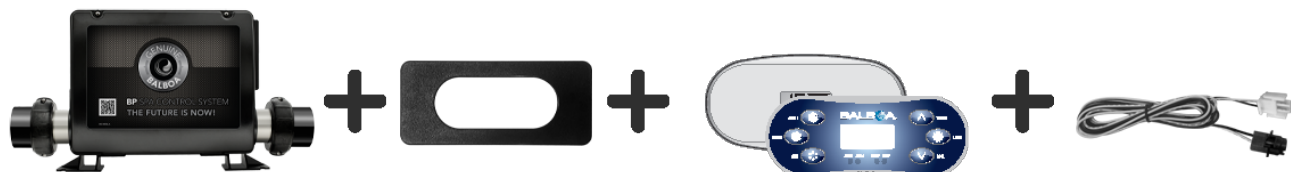

THE **BP7** RETROFIT KIT ALL IN ONE PACK

*Kit System Gen Balboa BP07 TP500 Shown

FEATURES

- Balboa's latest technology
- WiFi included
- Software selectable configurations
- Can replace any Balboa or other brand's non-low flow system* when you match it with any TP or SpaTouch topside panel.
- All in one pack

*Some exceptions may apply

FOR MORE INFORMATION

Visit us online: www.balboawater.com/BP7

BP7

THE AFTERMARKET SYSTEM

Retrofit Kit(s)

Material No. C6405-01-XX

KIT P/N	G6405-01-XX	Qty
System	P/N G4361 System Gen Balboa BP7 4.0kW 800 INC	1 ea
Panel	P/N 57238-01 Panel Balboa TP500 No O/L	1 ea
Panel Overlay	P/N 17183 O/L Panel TP500	1 ea
Wire Assy	P/N 25098 8ft for spa light	1 ea
Parts Included	P/N 15480 Bezel	1 ea

BP07 SYSTEM

BEZEL

PANEL NO O/L + O/L

WIRE ASSY

Material No: G6406-XX

KIT P/N	G6406-XX	Qty
System	P/N G4361 System Gen Balboa BP7 4.0kW 800 INC	1 ea
Panel	P/N 55676-14 Panel Balboa TP600 No O/L M8	1 ea
Panel Overlay	P/N 12762 O/L Panel TP600 J1/J2/AUX	1 ea
Wire Assy	P/N 25098 8ft for spa light	1 ea
Parts Included	P/N 15380 Bezel	1 ea