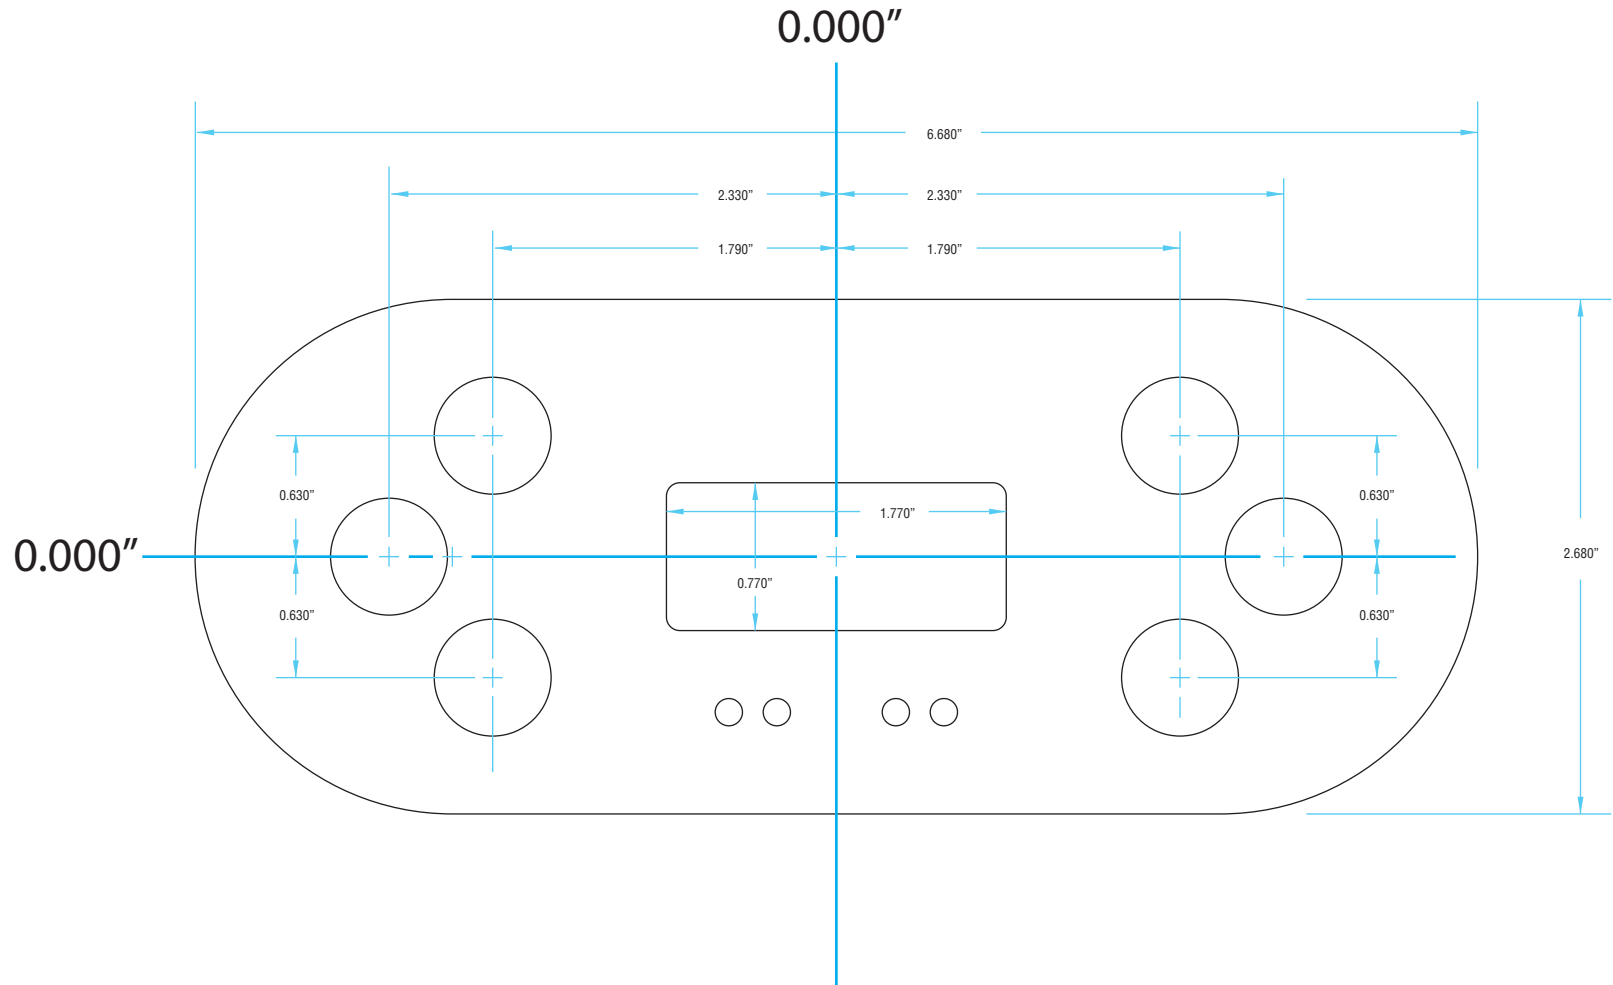

# Overlay Graphics Template (TP600, VL600, VL406T, VL406U)

Use this to create overlay graphics only. Do not use this template to create a die cut tool.