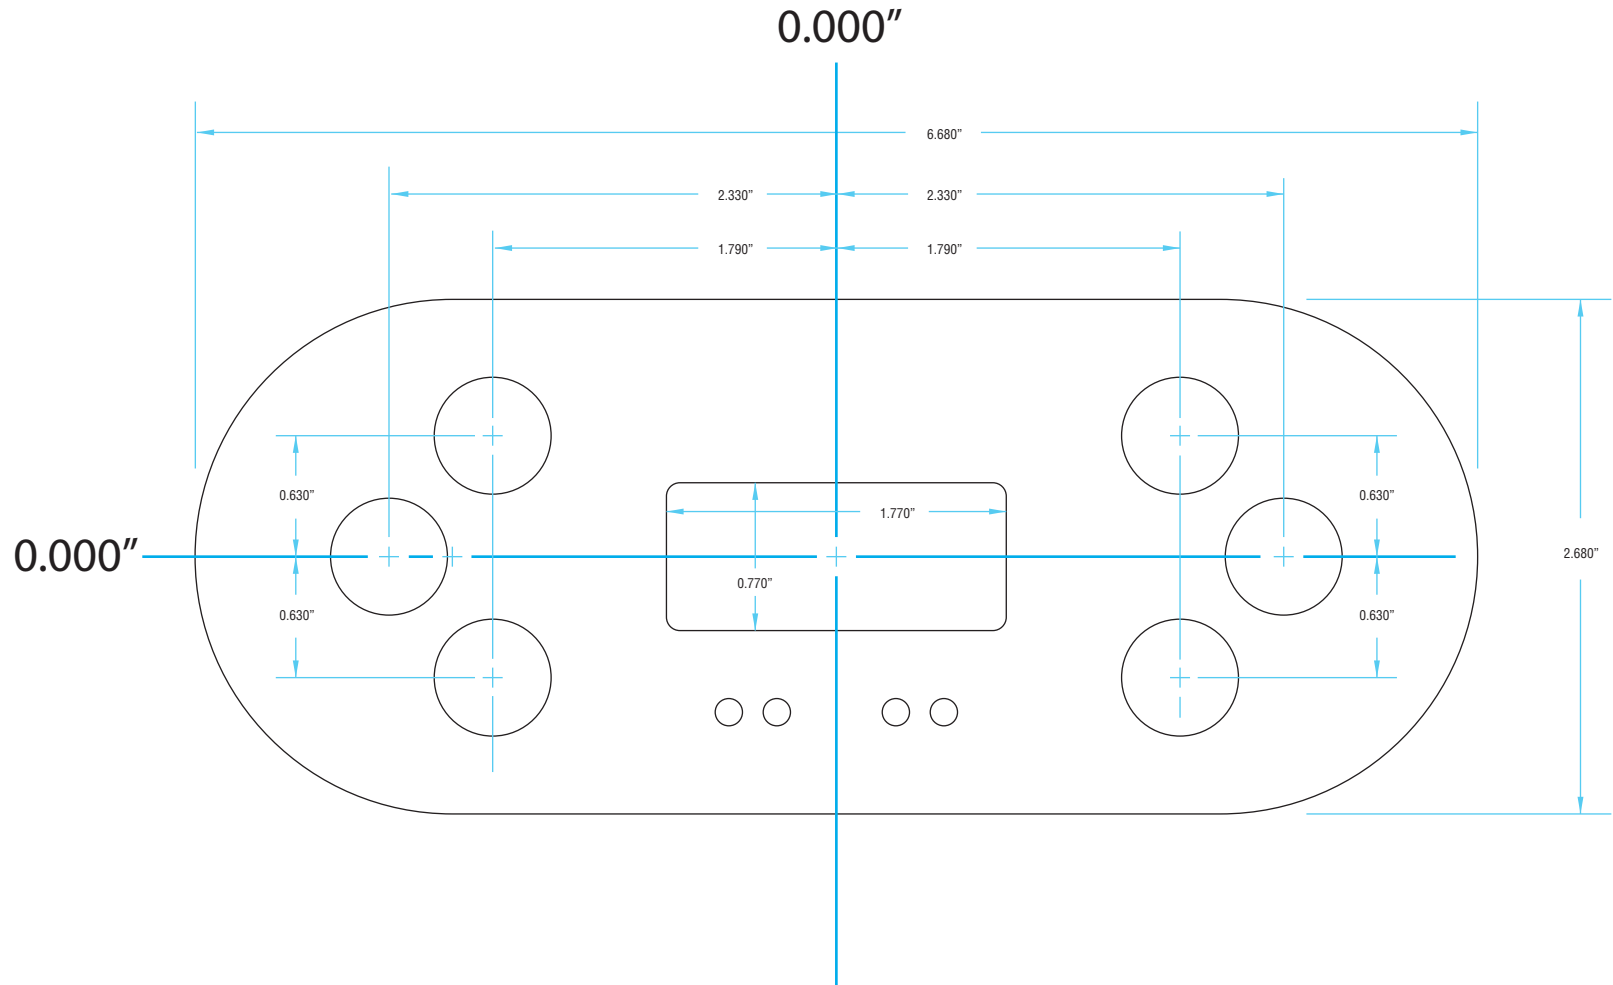

Overlay Graphics Template (TP600, VL600, VL406T, VL406U)

Use this to create overlay graphics only. Do not use this template to create a die cut tool.

PROPRIETARY AND CONFIDENTIAL

THIS DRAWING CONTAINS INFORMATION WHICH IS THE PROPRIETARY PROPERTY OF BALBOA WATER GROUP. REPRODUCTION IN WHOLE OR IN PART WITHOUT EXPRESS WRITTEN PERMISSION IS PROHIBITED.