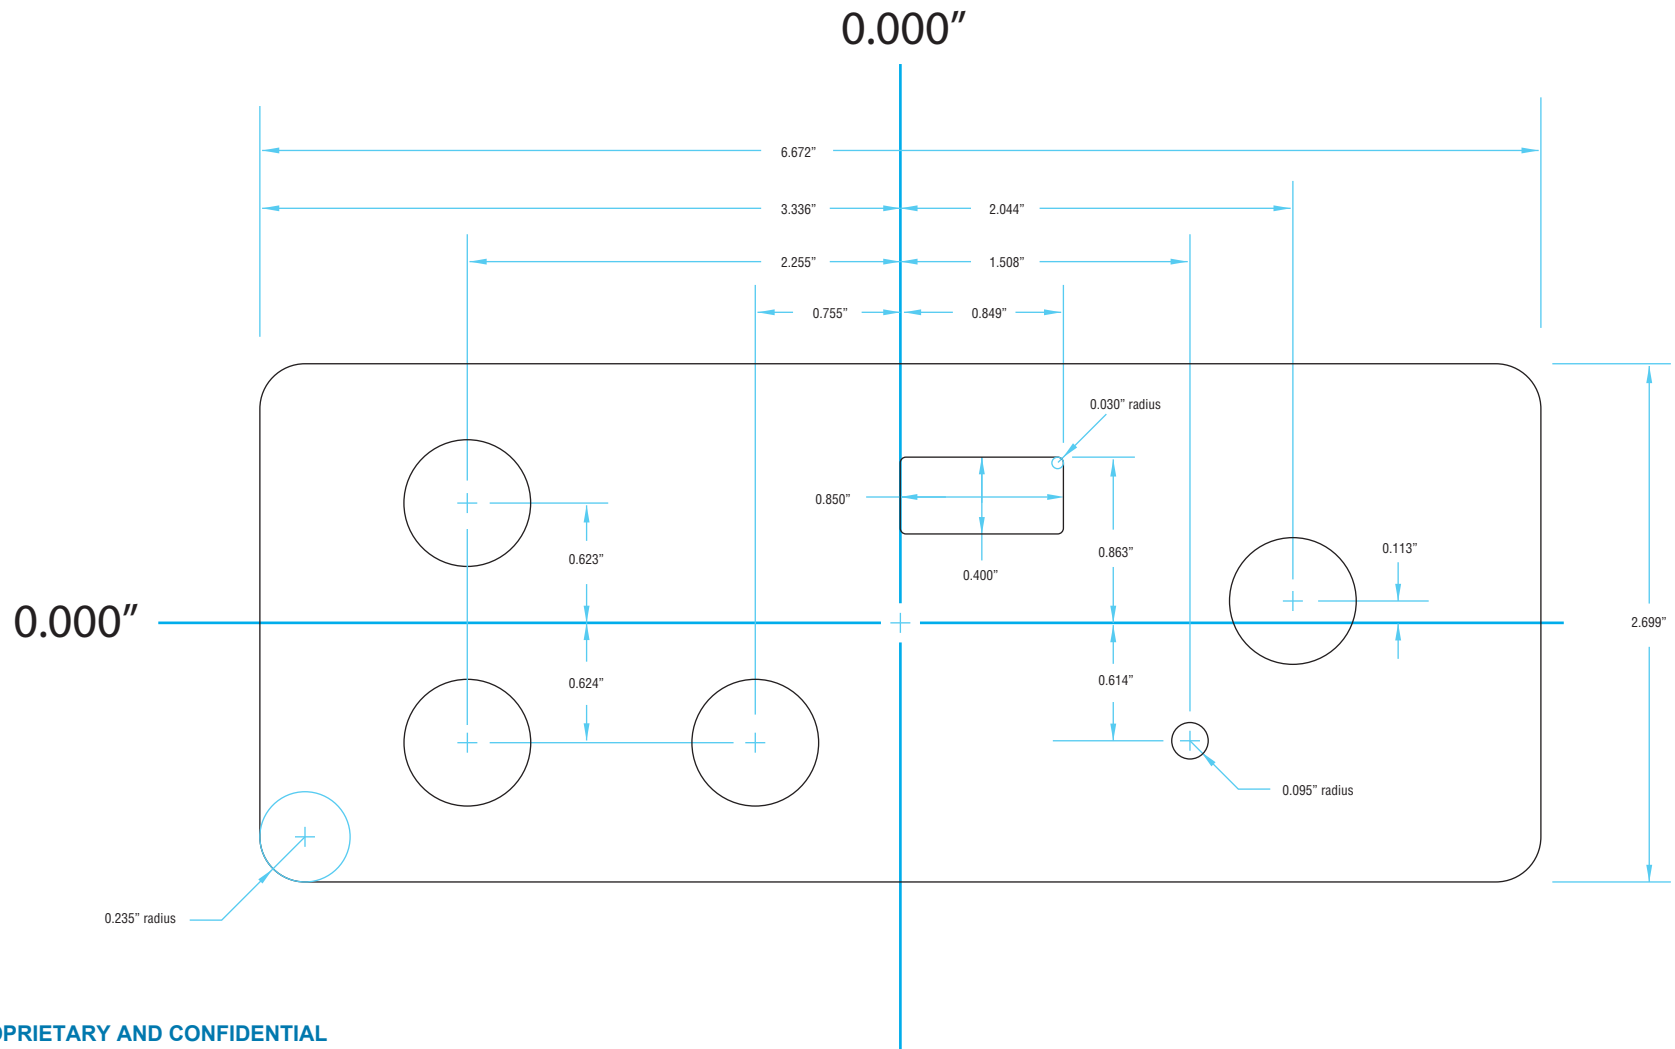

# Overlay Graphics Template (VL402)

Use this to create overlay graphics only. Do not use this template to create a die cutting tool.

**PROPRIETARY AND CONFIDENTIAL**

THIS DRAWING CONTAINS INFORMATION WHICH IS THE PROPRIETARY PROPERTY OF BALBOA WATER GROUP. REPRODUCTION IN WHOLE OR IN PART WITHOUT EXPRESS WRITTEN PERMISSION IS PROHIBITED.