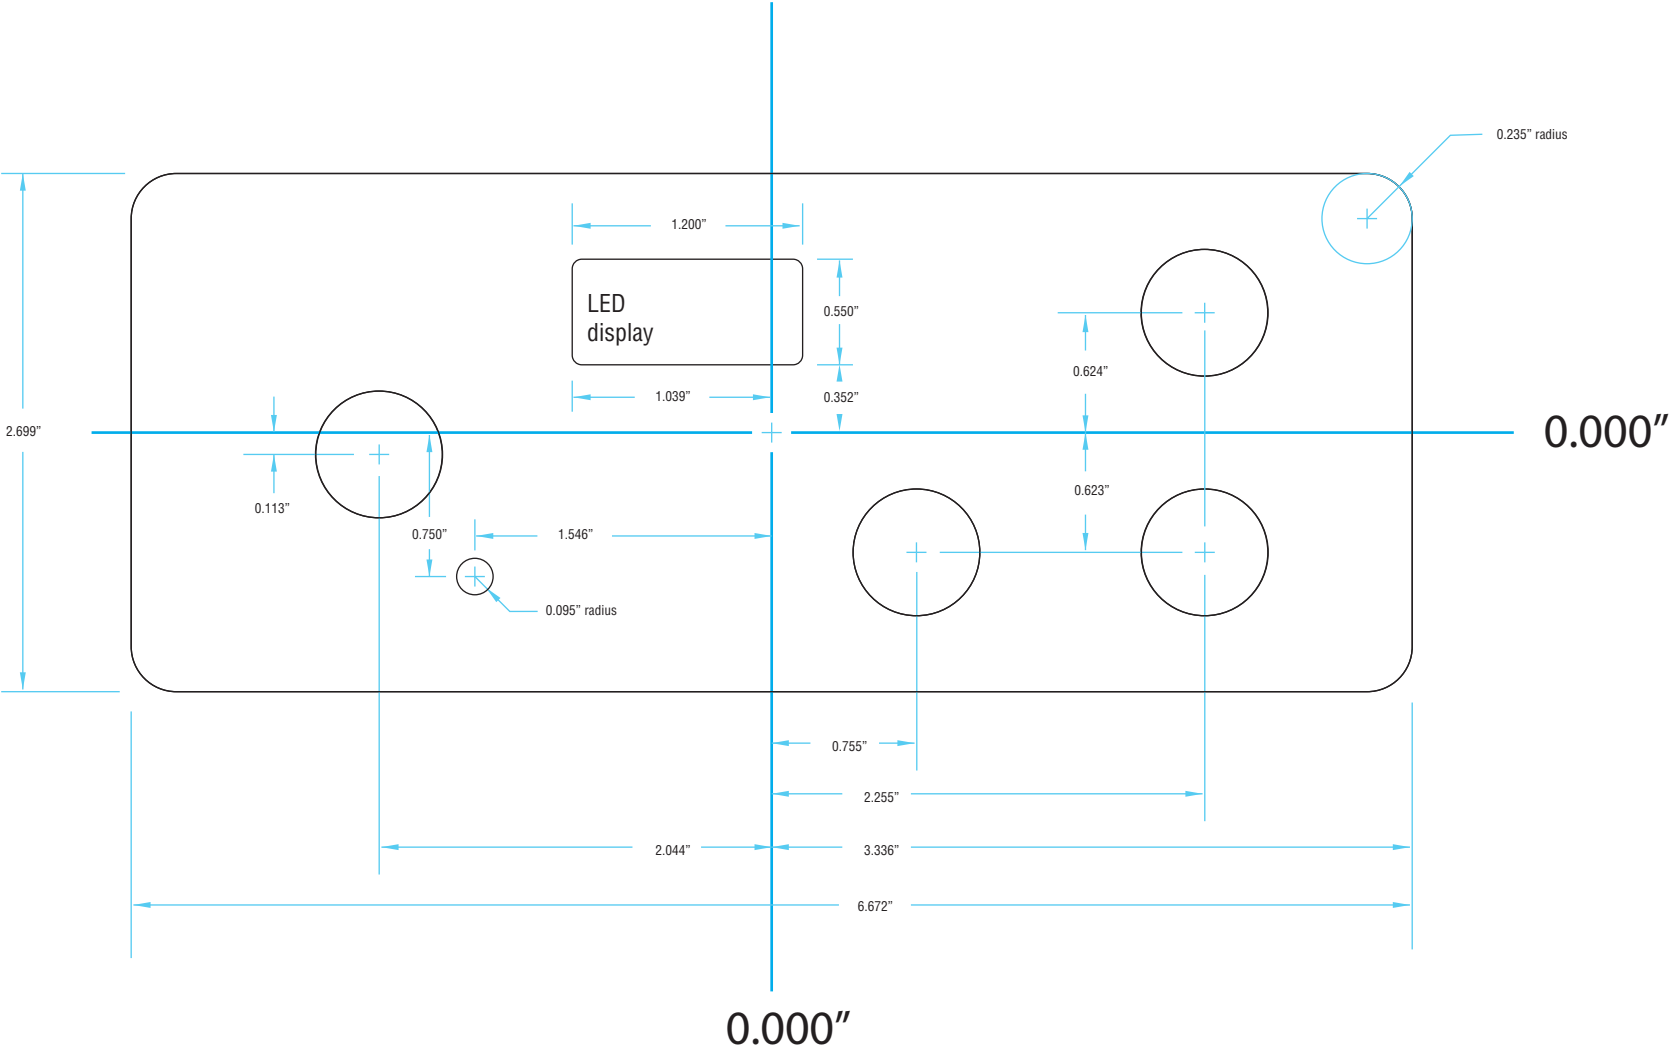

# Overlay Template (VL404)

Use this to create overlay graphics only. Do not use this template to create a die cutting tool.

**PROPRIETARY AND CONFIDENTIAL**

THIS DRAWING CONTAINS INFORMATION WHICH IS THE PROPRIETARY PROPERTY OF BALBOA WATER GROUP. REPRODUCTION IN WHOLE OR IN PART WITHOUT EXPRESS WRITTEN PERMISSION IS PROHIBITED.